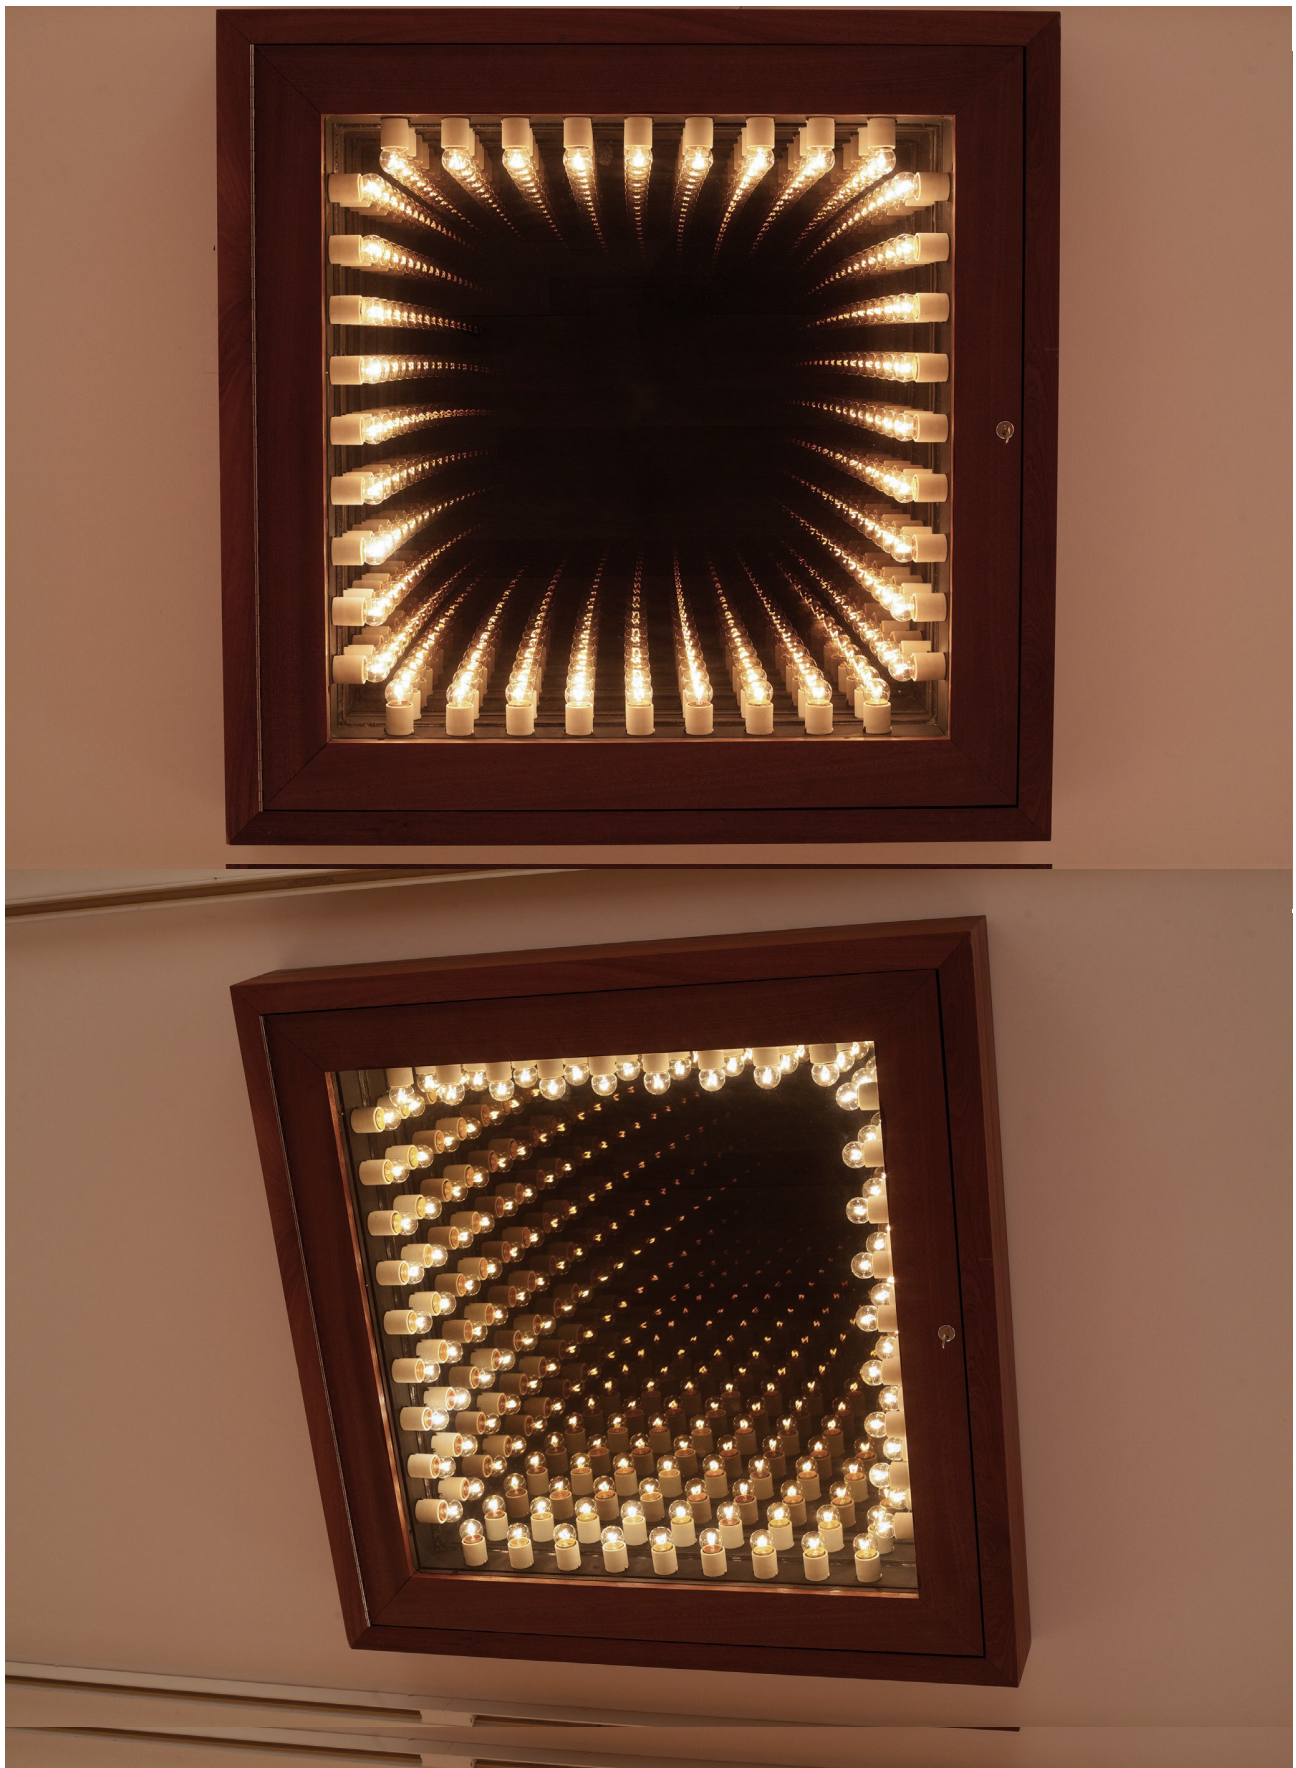

ANINAT
GALERIA DE ARTE

IVAN NAVARRO

Skylight, 2005
Light bulbs, mirror, one-way mirror, wooden box and
electric energy
Medidas 60x60x7 cm

Skylight, 2005

Light bulbs, mirror, one-way mirror, wooden box and electric energy

Medidas 60x60x7 cm

Square Light, 2014
Light bulbs, mirror, one-way
mirror, wooden box and electric
energy
Medidas. 60x60x10 cm

Square Light, 2014

Light bulbs, mirror, one-way mirror, wooden box and electric energy

Medidas. 60x60x10cm

Return, 2009
Light bulbs, one-way mirror,
wooden box and electric energy
33 x 33 x 6 inches
83.8 x 83.8 x 15.2 cm

Defect, 2013 Neon,
aluminum,
Medidas 60x60x10 cm

Witness, 2010

Neon lights, wooden box, lacquer, Plexiglass, mirror, one-way mirror
and electric energy
Medidas. 60x60x10 cm

Surrender, 2009

Neon lights, wooden box, lacquer, Plexiglass, mirror, one-way mirror and electric energy

60x60x7 cm

Protest, 2011

Neon lights, wooden box, paint, Plexiglass, mirror, one-way
mirror and electric energy
60x 60x 7 cm