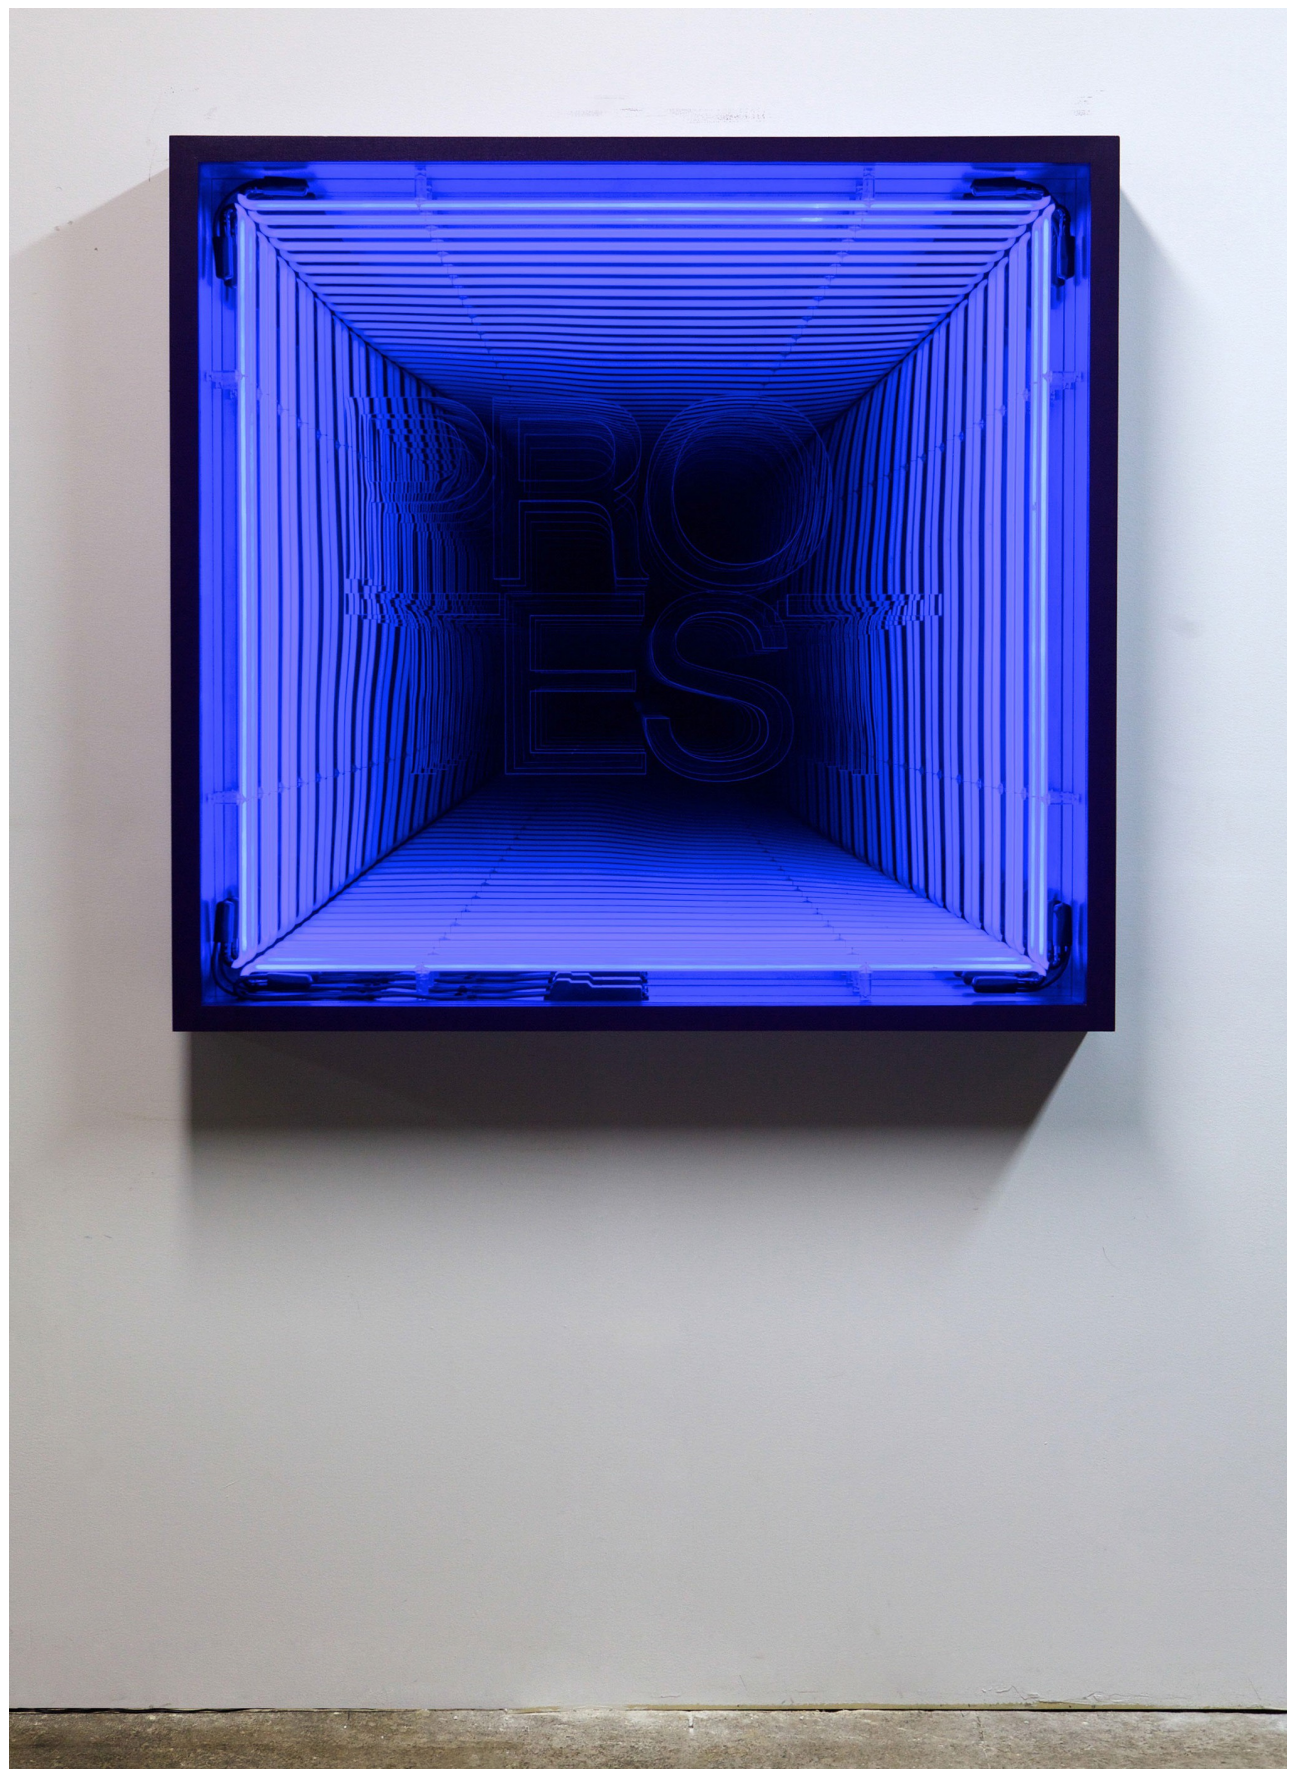

ANINAT
GALERIA DE ARTE

IVAN NAVARRO

Skylight, 2005
Light bulbs, mirror, one-way mirror, wooden box and
electric energy
Medidas 60x60x7 cm

Skylight, 2005

Light bulbs, mirror, one-way mirror, wooden box and electric energy

Medidas 60x60x7 cm

Square Light, 2014
Light bulbs, mirror, one-way
mirror, wooden box and electric
energy
Medidas. 60x60x10 cm

Square Light, 2014

Light bulbs, mirror, one-way mirror, wooden box and electric energy

Medidas. 60x60x10cm

Return, 2009
Light bulbs, one-way mirror,
wooden box and electric energy
33 x 33 x 6 inches
83.8 x 83.8 x 15.2 cm

Defect, 2013 Neon,
aluminum,
Medidas 60x60x10 cm

Witness, 2010

Neon lights, wooden box, lacquer, Plexiglass, mirror, one-way mirror
and electric energy
Medidas. 60x60x10 cm

Surrender, 2009

Neon lights, wooden box, lacquer, Plexiglass, mirror, one-way mirror and electric energy

60x60x7 cm

Protest, 2011

Neon lights, wooden box, paint, Plexiglass, mirror, one-way
mirror and electric energy
60x 60x 7 cm